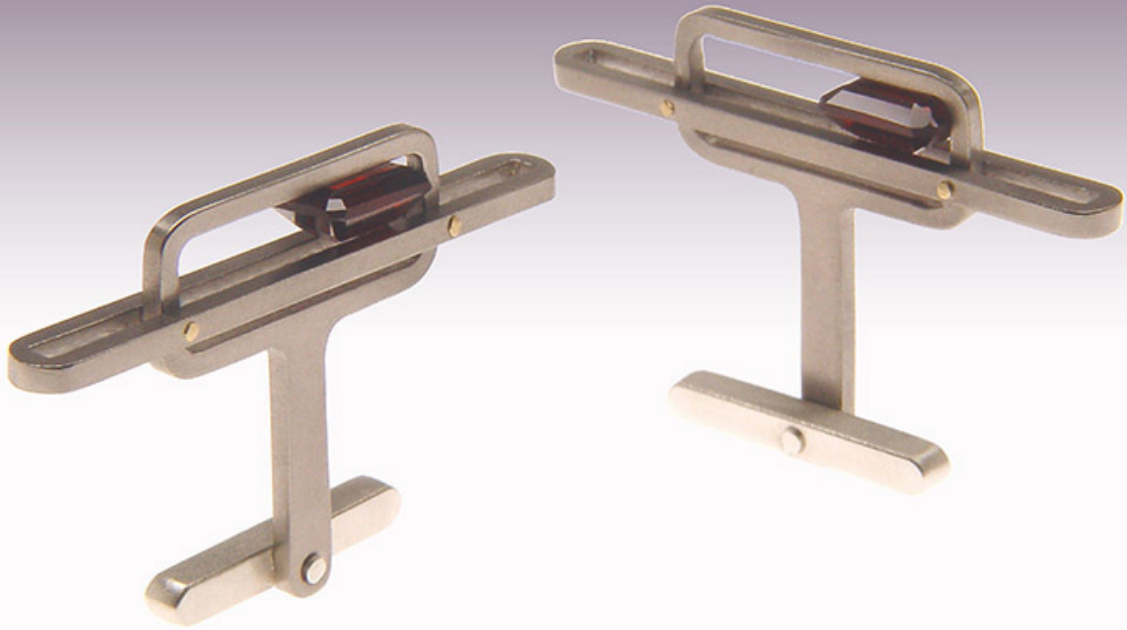

-Ends-

Contact information

Clayton Court Stables
Underhill Lane
Hassocks
W Sussex BN6 9PJ
UK

About Angela Fung

Angela Fung loves movement in jewellery. Her kinetic jewellery which combines industrial with precious materials (gold, silver with titanium and stainless steel, and precious gems), using cutting edge technology (laser cutting, rapid prototyping, and CNC computer machine routing), has won her many awards - Jewellery award at Chelsea Crafts Fair, and Commendation for Goldsmiths' Craft & Design Council Awards.

- \ **Title** Double Glide Bracelet
- \ **Materials** Titanium panels, silver rivets, gems, stainless st
- \ **Dimensions** 4.5cm x 1.5cm x 4.5cm
- \ **Photographer** Ashley Bedford

- \ **Title** Slide Cufflinks
- \ **Materials** Titanium, steel, moving gems
- \ **Dimensions** 2 cm x 0.5cm x 2cm
- \ **Photographer** Ashley Bedford

- \ **Title** Double Glide Square Bracelet
- \ **Materials** Stainless Steel, silver rivets, moving gems
- \ **Dimensions** 6.5cm x 6.5cm x 1.5cm
- \ **Photographer** Ashley Bedford

- \ **Title** Rolling Rock Pendant
- \ **Materials** 18ct gold, moving brilliant cut diamond
- \ **Dimensions** 2.5cm x 0.5cm x 0.5cm
- \ **Photographer** Ashley Bedford

- \ **Title** New Glide Round Bangle
- \ **Materials** Titanium, silver rivets, moving gems
- \ **Dimensions** 6.5cm diameter, 0.7cm deep
- \ **Photographer** Ashley Bedford

- \ **Title** Spin Rings
- \ **Materials** Stainless Steel + spinning gem
- \ **Dimensions** 1.6cm (diameter) x 0.4 cm
- \ **Photographer** Ashley Bedford