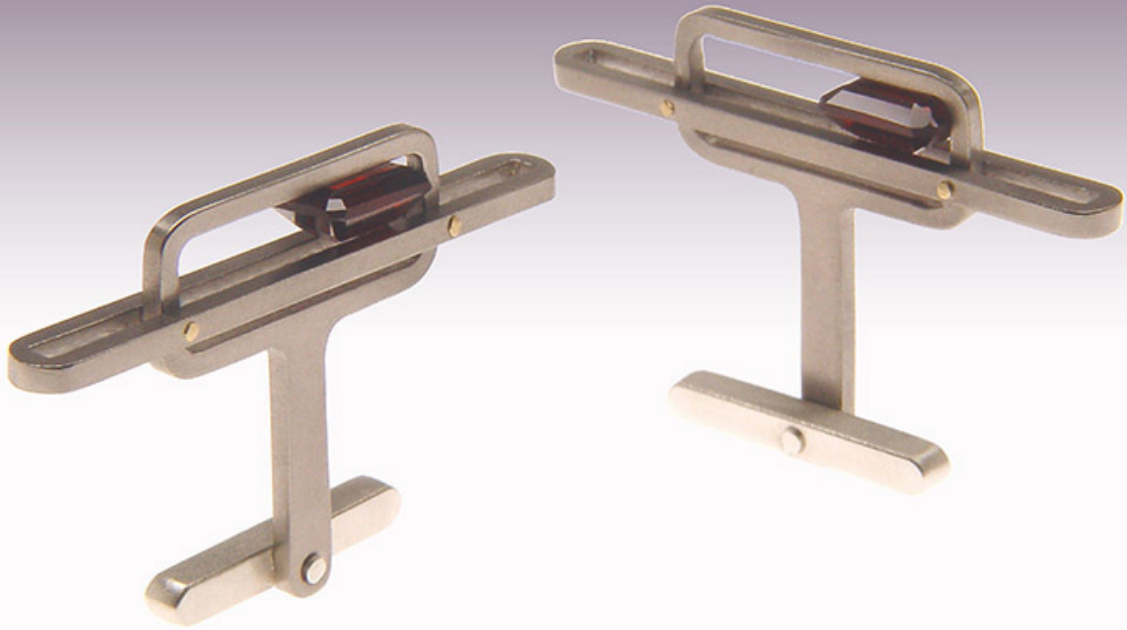

-Ends-

Contact information

Clayton Court Stables
Underhill Lane
Hassocks
W Sussex BN6 9PJ
UK

About Angela Fung

Angela Fung loves movement in jewellery. Her kinetic jewellery which combines industrial with precious materials (gold, silver with titanium and stainless steel, and precious gems), using cutting edge technology (laser cutting, rapid prototyping, and CNC computer machine routing), has won her many awards - Jewellery award at Chelsea Crafts Fair, and Commendation for Goldsmiths' Craft & Design Council Awards.

- \ **Title** Double Glide Bracelet
- \ **Materials** Titanium panels, silver rivets, gems, stainless st
- \ **Dimensions** 4.5cm x 1.5cm x 4.5cm
- \ **Photographer** Ashley Bedford

- \ **Title** Slide Cufflinks
- \ **Materials** Titanium, steel, moving gems
- \ **Dimensions** 2 cm x 0.5cm x 2cm
- \ **Photographer** Ashley Bedford

\ **Title** Double Glide Square Bracelet
\ **Materials** Stainless Steel, silver rivets, moving gems
\ **Dimensions** 6.5cm x 6.5cm x 1.5cm
\ **Photographer** Ashley Bedford

- \ **Title** Rolling Rock Pendant
- \ **Materials** 18ct gold, moving brilliant cut diamond
- \ **Dimensions** 2.5cm x 0.5cm x 0.5cm
- \ **Photographer** Ashley Bedford

- \ **Title** New Glide Round Bangle
- \ **Materials** Titanium, silver rivets, moving gems
- \ **Dimensions** 6.5cm diameter, 0.7cm deep
- \ **Photographer** Ashley Bedford

- \ **Title** Spin Rings
- \ **Materials** Stainless Steel + spinning gem
- \ **Dimensions** 1.6cm (diameter) x 0.4 cm
- \ **Photographer** Ashley Bedford